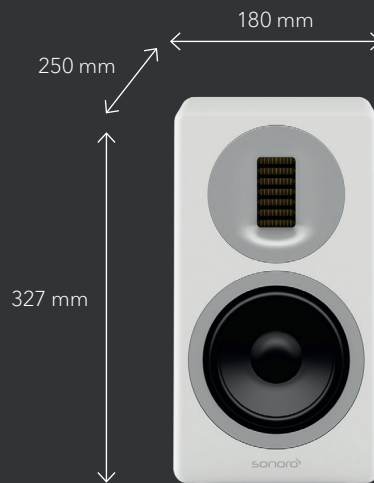

nance and ensures that both voices and instruments are reproduced without distortion. ORCHESTRA SLIM thus produces a voluminous sound despite its small size. There are virtually no parallel walls, except on the sides of the housing, which reduces standing waves and eliminates cabinet resonance. Thanks to the compact design, it can be placed anywhere and discreetly blends in with any interior style.

ORCHESTRA SLIM

DESIGN

Hand-crafted wooden housing with rounded corners and matte finish.
Matching magnetic cover.
Designed and developed in Germany.

Available in these colours:

Black
(matte)
black

White
(matte)
silver

PE-coated membrane
Sturdy die-cast basket

HIGH-QUALITY HOUSING MADE OF HDF WITH INTERNAL MATRIX:

Virtually no parallel walls to optimise the sound quality
Particularly compact size

TECHNICAL SPECIFICATIONS